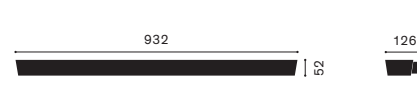

Model	Nr. 51210 4 78 Nr. 51210 3 78
Dimensions	H 52 mm W 126 mm L 932 mm

<b>Contents</b>	LED
Controller	Premium converter
Power requirements	220–240 V, 50 Hz
Power input	68 W
Standby	0.5 W
Light distribution	16% direct, 84% indirect
<b>Energy efficiency</b>	This product contains light sources of energy efficiency class c
High durability	72,000 hours
Luminous efficiency	7108 lm
Colour rendition index	CRI Ra > 81*
Light colour	Neutral white 4000 K (Nr. 51210 4 78) Warm white 3000 K (Nr. 51210 3 78)
Glare suppression	Opal panel indirect, de-glaring prism with opal film, UGR < 14
<b>Operation</b>	DALI direct and indirect light can be individually switched and dimmed, AC night light on-off
<b>Materials</b>	Lampshade in steel, white powder-coated
Cover of illuminant	Acrylic glass
Wallcase	Contains driver
Weight	ca. 4.4 kg
Protection rating	IP 43
Test marks	ENEC TÜV SÜD, CE, ROHS, EN 60598–2–25
Warranty	2 years, 5 years on LED and converter
<b>Particularities</b>	– LED modules according to Zhaga standards – Optional with night light 2 W * Optional Ra > 90